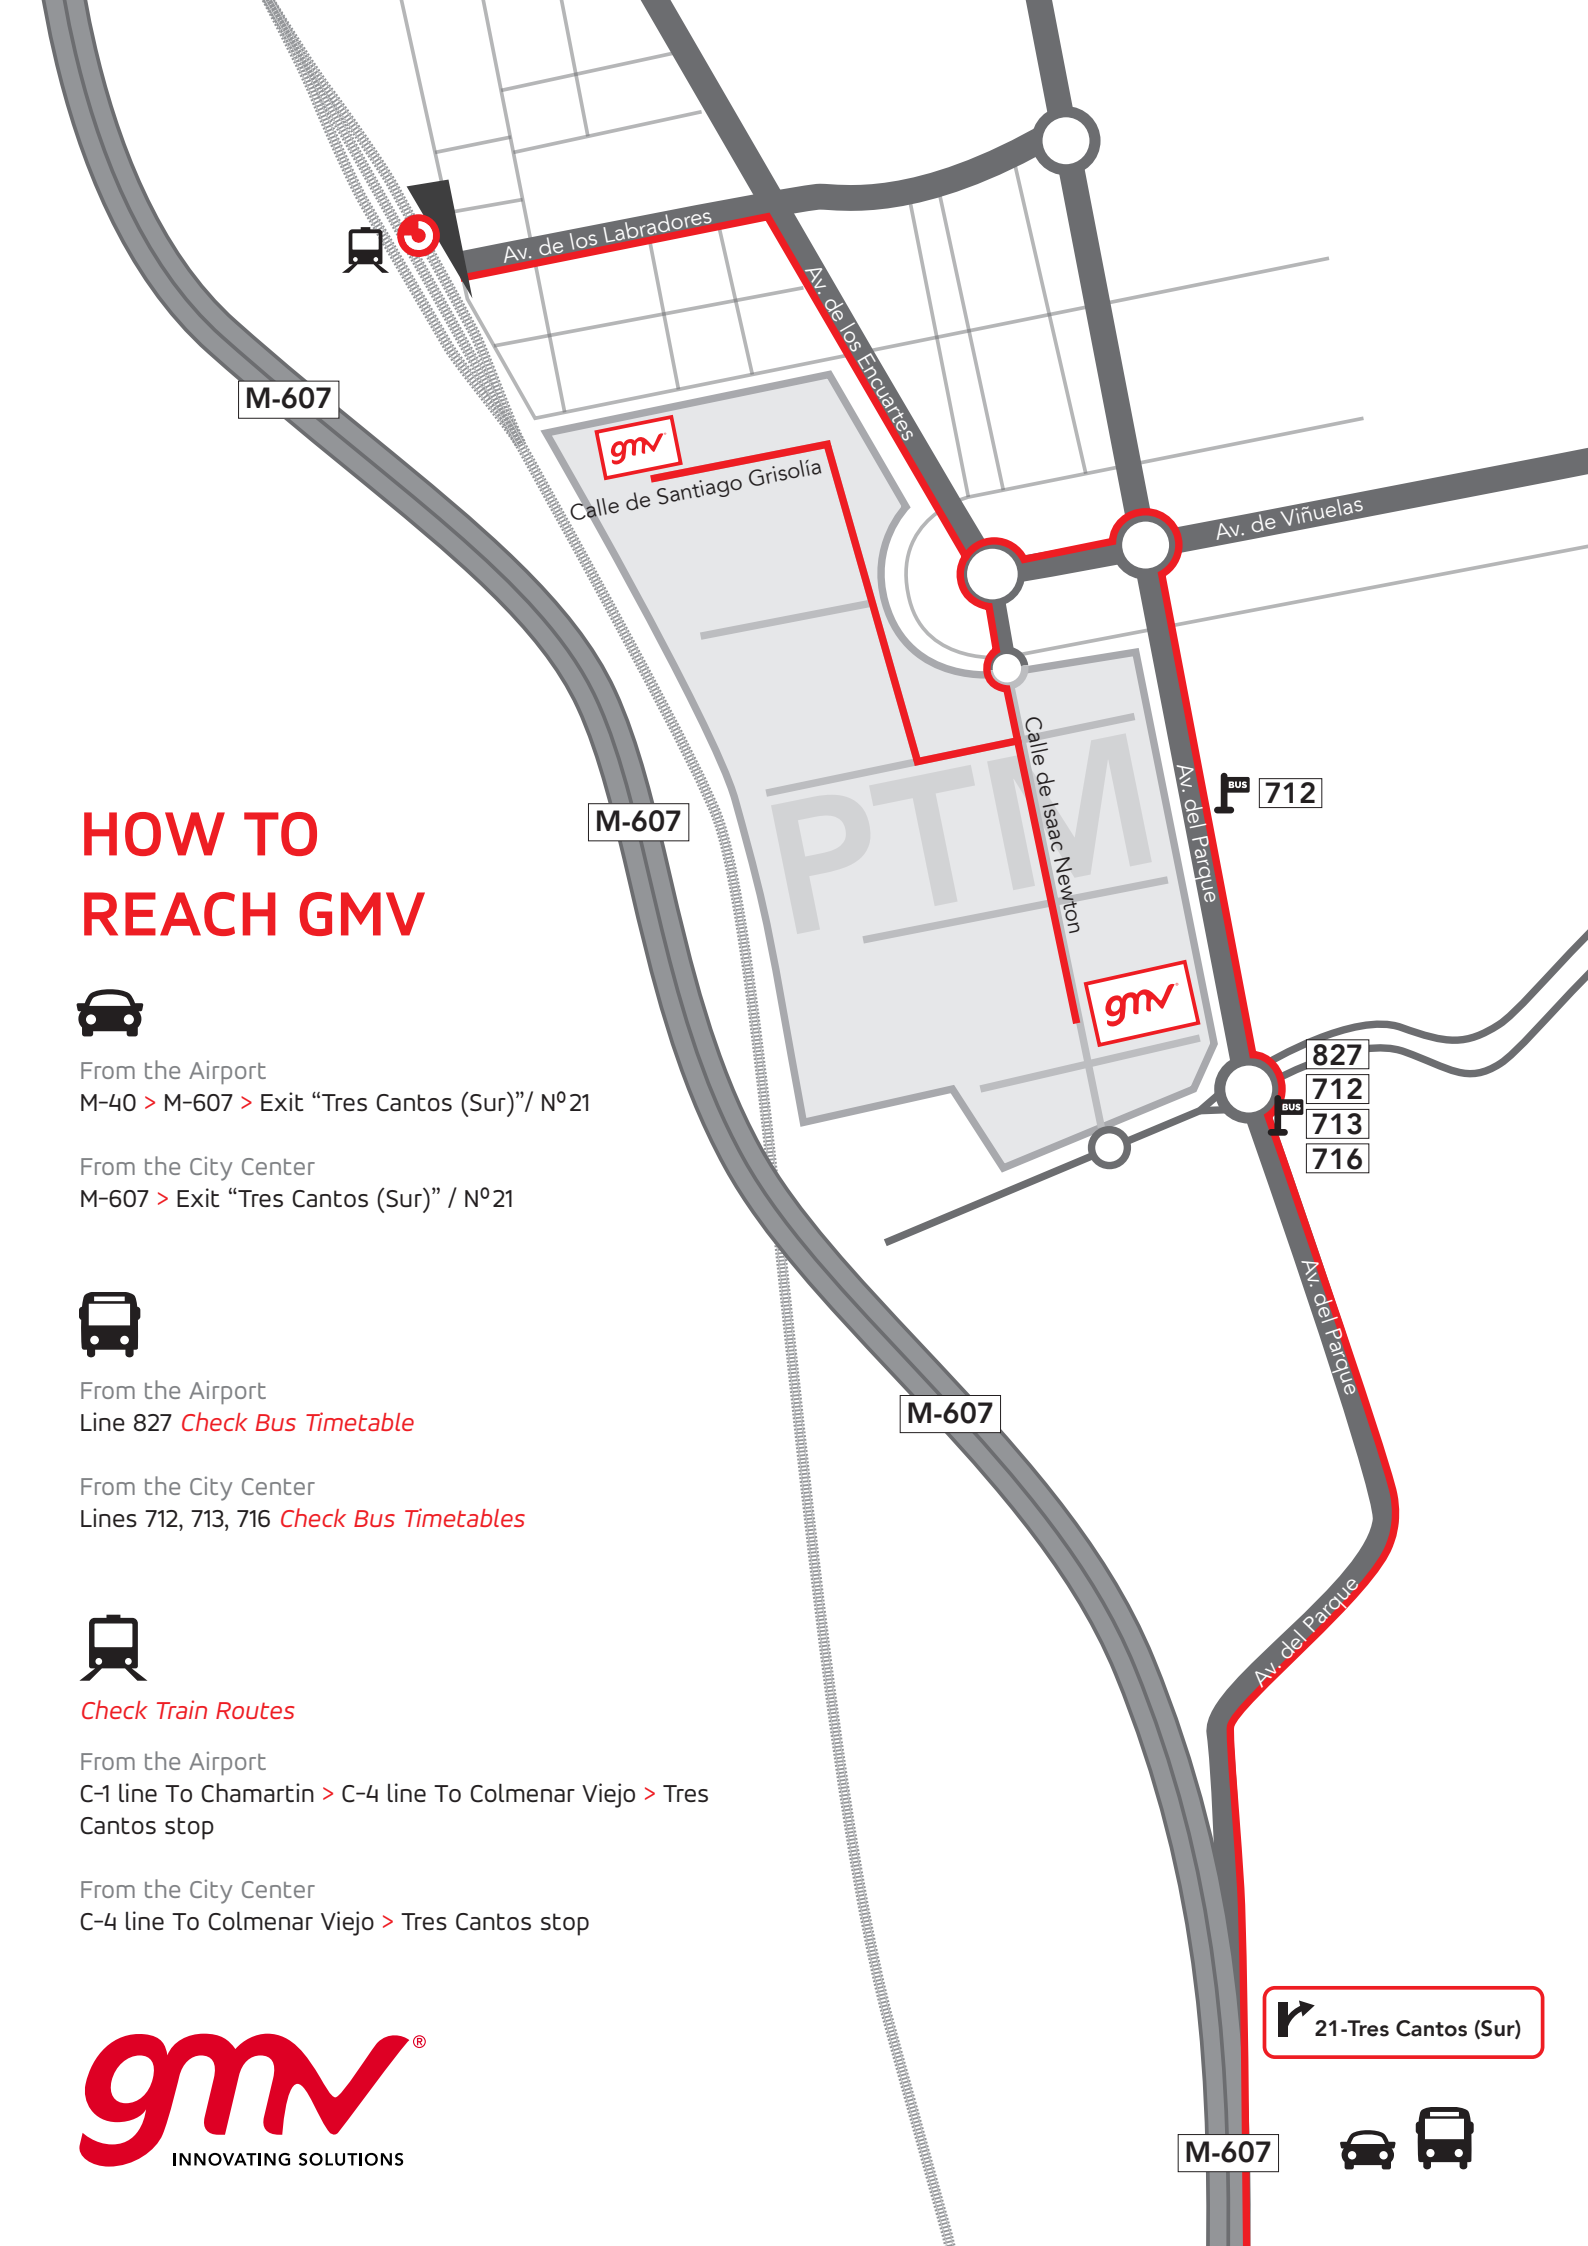

# HOW TO REACH GMV

From the Airport  
M-40 > M-607 > Exit "Tres Cantos (Sur)" / N°21

From the City Center  
M-607 > Exit "Tres Cantos (Sur)" / N°21

From the Airport  
Line 827 *Check Bus Timetable*

From the City Center  
Lines 712, 713, 716 *Check Bus Timetables*

*Check Train Routes*

From the Airport  
C-1 line To Chamartin > C-4 line To Colmenar Viejo > Tres Cantos stop

From the City Center  
C-4 line To Colmenar Viejo > Tres Cantos stop

# USEFUL INFORMATION FOR TRES CANTOS (MADRID):

## SHOPPING MALLS:

- Centro Comercial Ciudad de Tres Cantos (Av. de los Labradores, 9, 11, 28760 Madrid)
- La Rotonda (Plaza del Toro, 1, 28760 Tres Cantos, Madrid)